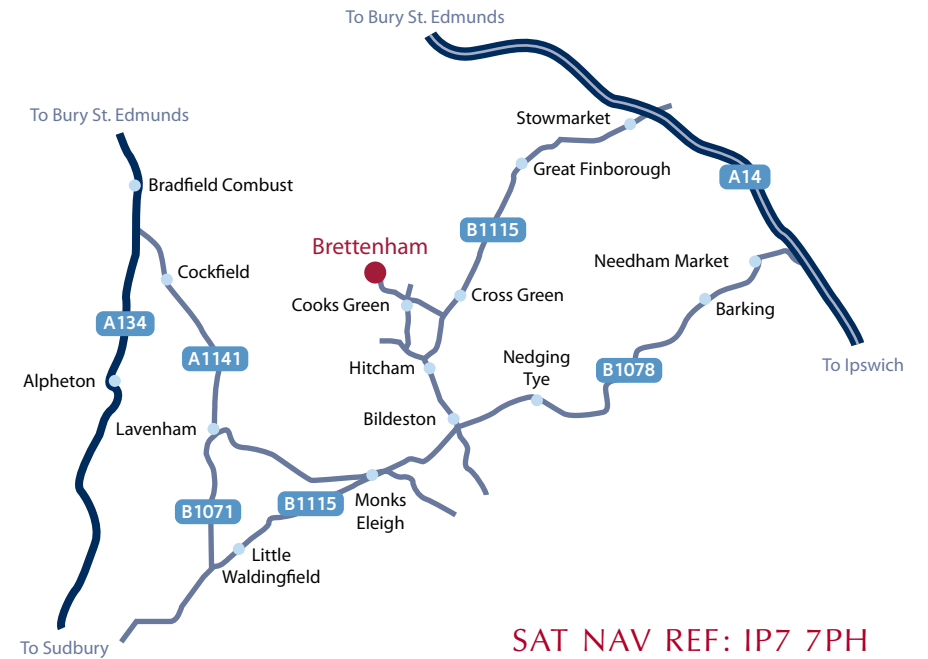

OLD BUCKENHAM HALL

# HOW TO FIND US

SAT NAV REF: IP7 7PH

Old Buckenham Hall  
Brettenham Park  
Brettenham  
Ipswich  
Suffolk, IP7 7PH

T: +44 (0) 1449 740252  
F: +44 (0) 1449 740955

E: [registrar@obh.co.uk](mailto:registrar@obh.co.uk)